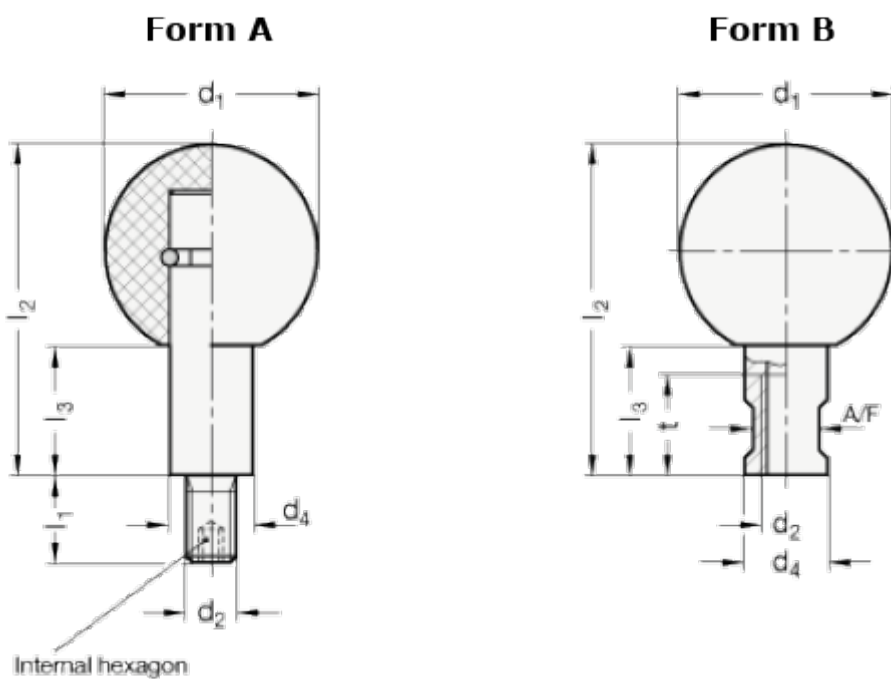

Article number: 20319225M6A

Description: E+G Revolving ball knob
GN 319.2-25-M6-A

Measures

d_1 = 25

d_2 = M6

d_3 = 10

Form = A

l_1 = 11

l_2 = 37.5

l_3 = 15